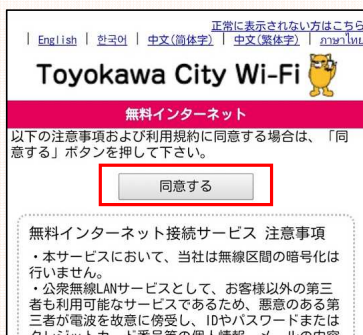

Open the
Internet browser

Check the
Terms and Conditions