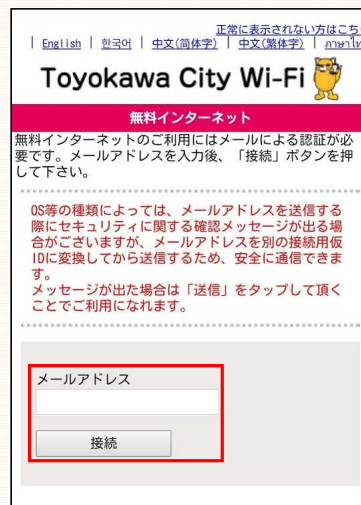

Toyokawa City Wi-Fi

SSID: 00_Toyokawa_City_Wi-Fi

180 minutes(15 min x 12 times)
Free connection

HOW TO USE

Connect to
“00_Toyokawa_City_Wi-Fi”
network

Select
“00_Toyokawa_City_Wi-Fi”
from available
Wi-Fi network on your
device.