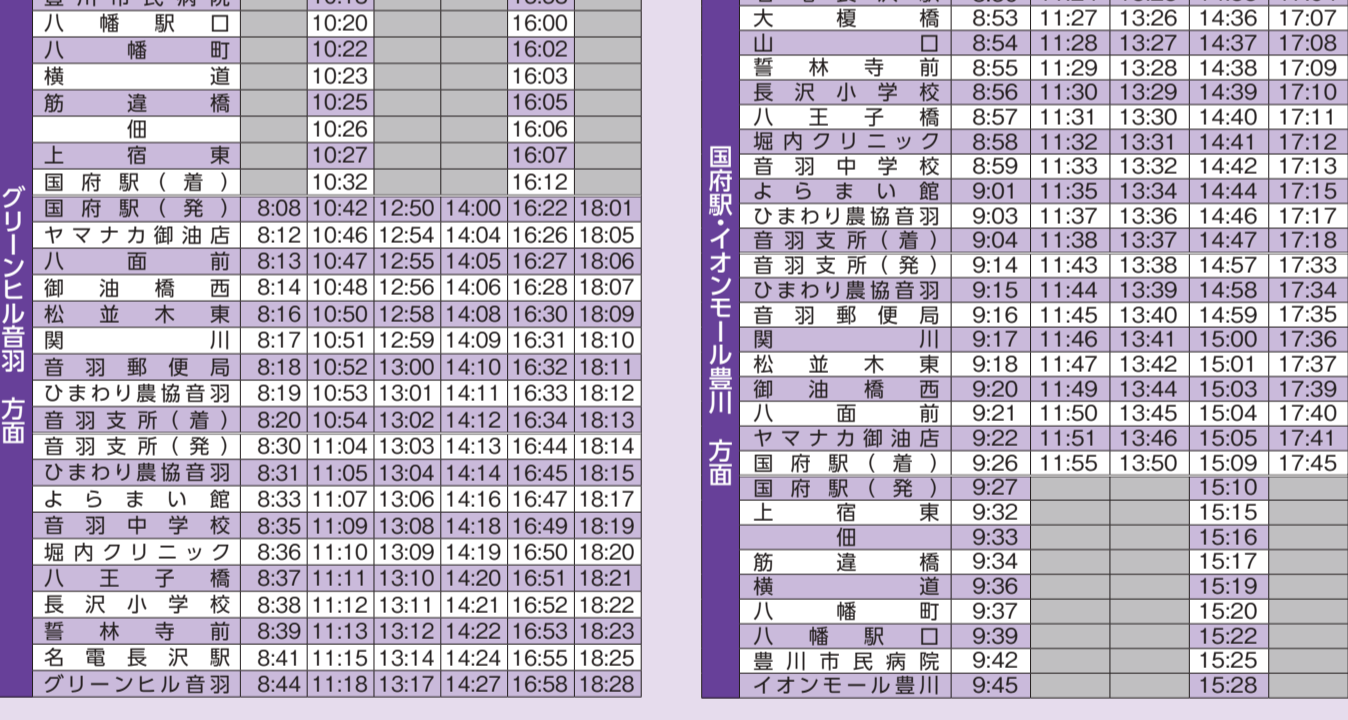

1. ゆうあいの里八幡線

Table with 11 columns: Bus name, 1st stop, 2nd stop, 3rd stop, 4th stop, 5th stop, 6th stop, 7th stop, 8th stop, 9th stop, 10th stop, 11th stop. Lists routes for various bus lines.

Table with 11 columns: Bus name, 2nd stop, 2nd stop, 4th stop, 4th stop, 6th stop, 6th stop, 8th stop, 8th stop, 10th stop, 10th stop, 11th stop. Lists routes for various bus lines.

7. 音羽地区地域路線「つつじバス」

Table with 11 columns: Bus name, 1st stop, 2nd stop, 3rd stop, 4th stop, 5th stop, 6th stop, 7th stop, 8th stop, 9th stop, 10th stop, 11th stop. Lists routes for various bus lines.

2. 千両三上線

Table with 11 columns: Bus name, 1st stop, 2nd stop, 3rd stop, 4th stop, 5th stop, 6th stop, 7th stop, 8th stop, 9th stop, 10th stop, 11th stop. Lists routes for various bus lines.

5. 音羽線

8. 御津地区地域路線「ハートフル号」