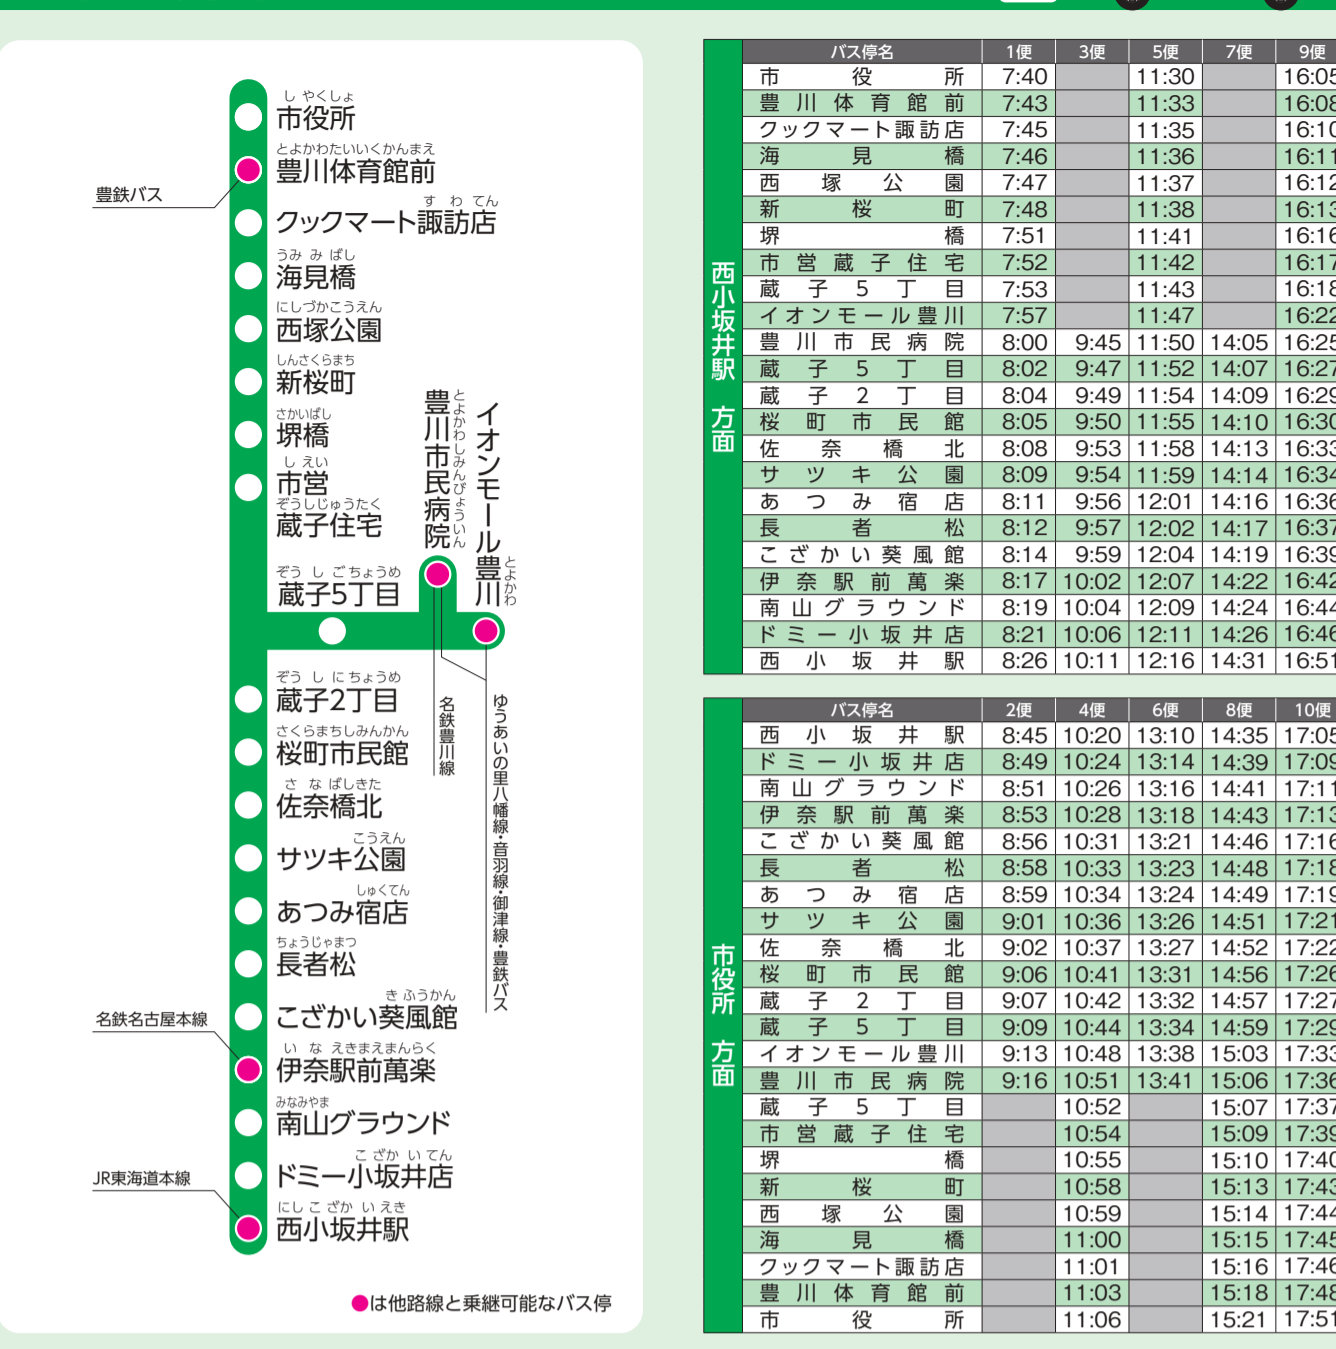

Table with 11 columns: Bus name, 1st stop, 2nd stop, 3rd stop, 4th stop, 5th stop, 6th stop, 7th stop, 8th stop, 9th stop, 10th stop, 11th stop. Lists routes for various bus lines.

5. 音羽線

8. 御津地区地域路線「ハートフル号」

Table with 11 columns: Bus name, 1st stop, 2nd stop, 3rd stop, 4th stop, 5th stop, 6th stop, 7th stop, 8th stop, 9th stop, 10th stop, 11th stop. Lists routes for various bus lines.

3. 小坂井線

Table with 11 columns: Bus name, 1st stop, 2nd stop, 3rd stop, 4th stop, 5th stop, 6th stop, 7th stop, 8th stop, 9th stop, 10th stop, 11th stop. Lists routes for various bus lines.

6. 御津線

9. 一宮地区地域路線「本宮線ののほひ号」

Table with 11 columns: Bus name, 1st stop, 2nd stop, 3rd stop, 4th stop, 5th stop, 6th stop, 7th stop, 8th stop, 9th stop, 10th stop, 11th stop. Lists routes for various bus lines.

4. 一宮線

Table with 11 columns: Bus name, 1st stop, 2nd stop, 3rd stop, 4th stop, 5th stop, 6th stop, 7th stop, 8th stop, 9th stop, 10th stop, 11th stop. Lists routes for various bus lines.

10. 御油地区地域路線「ごゆりんバス」