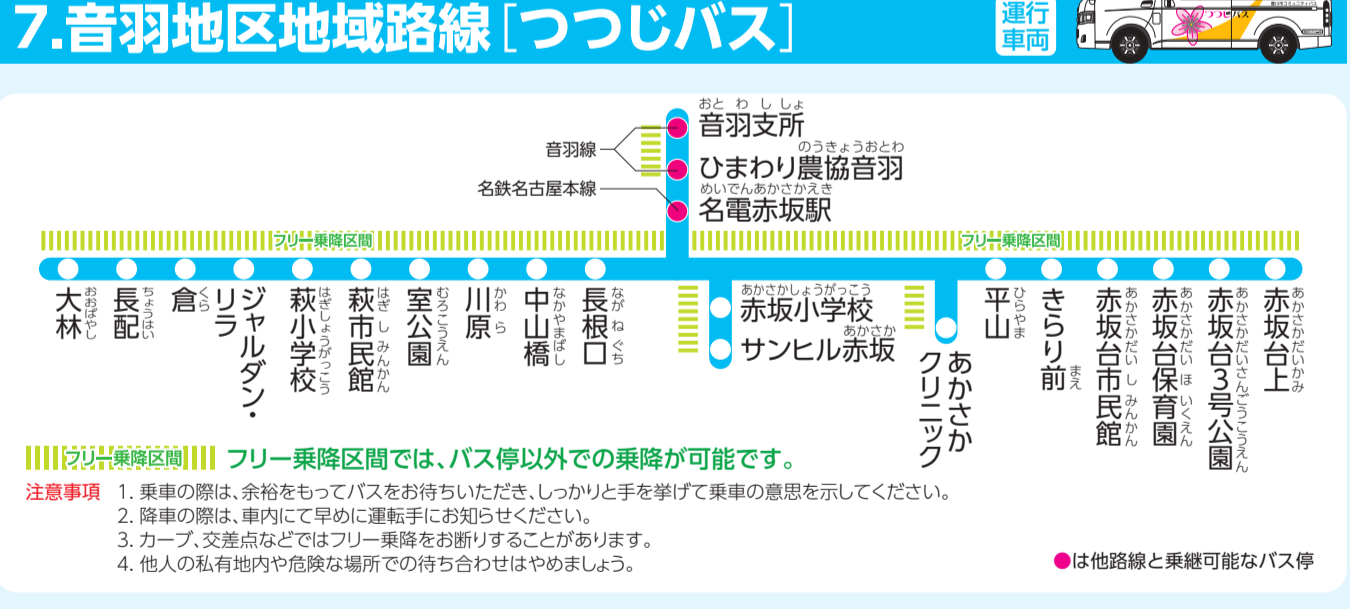

7. 音羽地区地域路線「つつじバス」

Table with 11 columns: Bus name, 1st stop, 2nd stop, 3rd stop, 4th stop, 5th stop, 6th stop, 7th stop, 8th stop, 9th stop, 10th stop, 11th stop. Lists routes for various bus lines.

2. 千両三上線