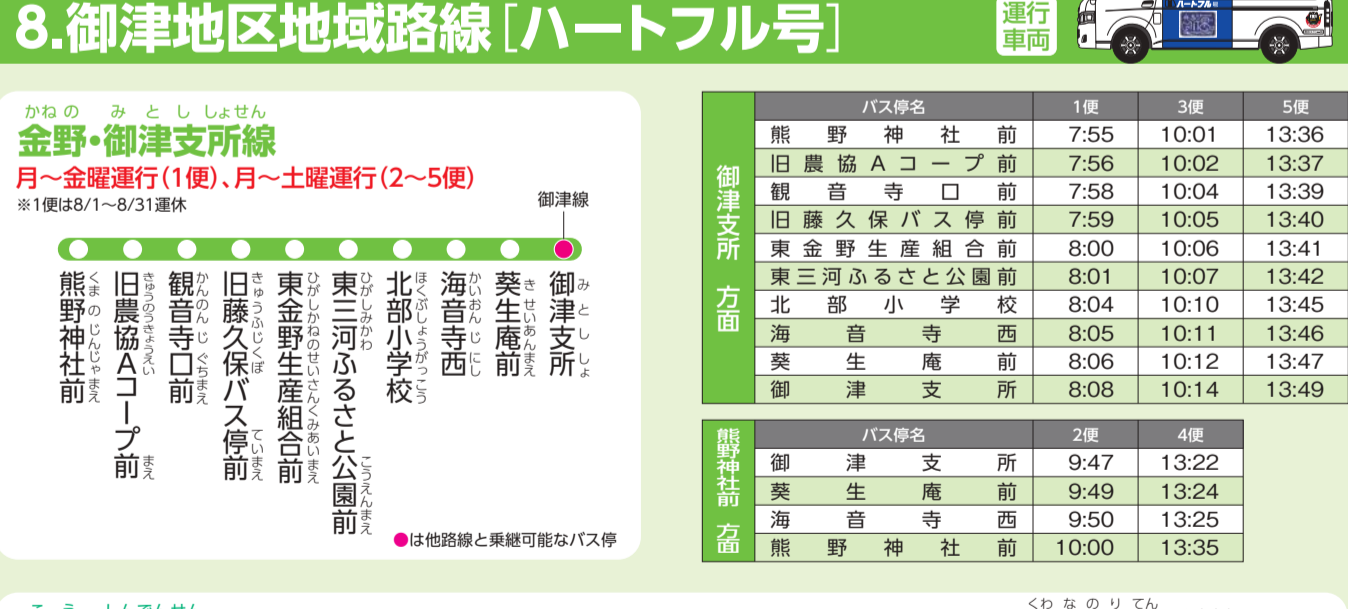

7. 音羽地区地域路線「つつじバス」

Table with 11 columns: Bus name, 1st stop, 2nd stop, 3rd stop, 4th stop, 5th stop, 6th stop, 7th stop, 8th stop, 9th stop, 10th stop, 11th stop. Lists routes for various bus lines.

2. 千両三上線

Table with 11 columns: Bus name, 1st stop, 2nd stop, 3rd stop, 4th stop, 5th stop, 6th stop, 7th stop, 8th stop, 9th stop, 10th stop, 11th stop. Lists routes for various bus lines.

5. 音羽線

8. 御津地区地域路線「ハートフル号」

Table with 11 columns: Bus name, 1st stop, 2nd stop, 3rd stop, 4th stop, 5th stop, 6th stop, 7th stop, 8th stop, 9th stop, 10th stop, 11th stop. Lists routes for various bus lines.

3. 小坂井線

Table with 11 columns: Bus name, 1st stop, 2nd stop, 3rd stop, 4th stop, 5th stop, 6th stop, 7th stop, 8th stop, 9th stop, 10th stop, 11th stop. Lists routes for various bus lines.