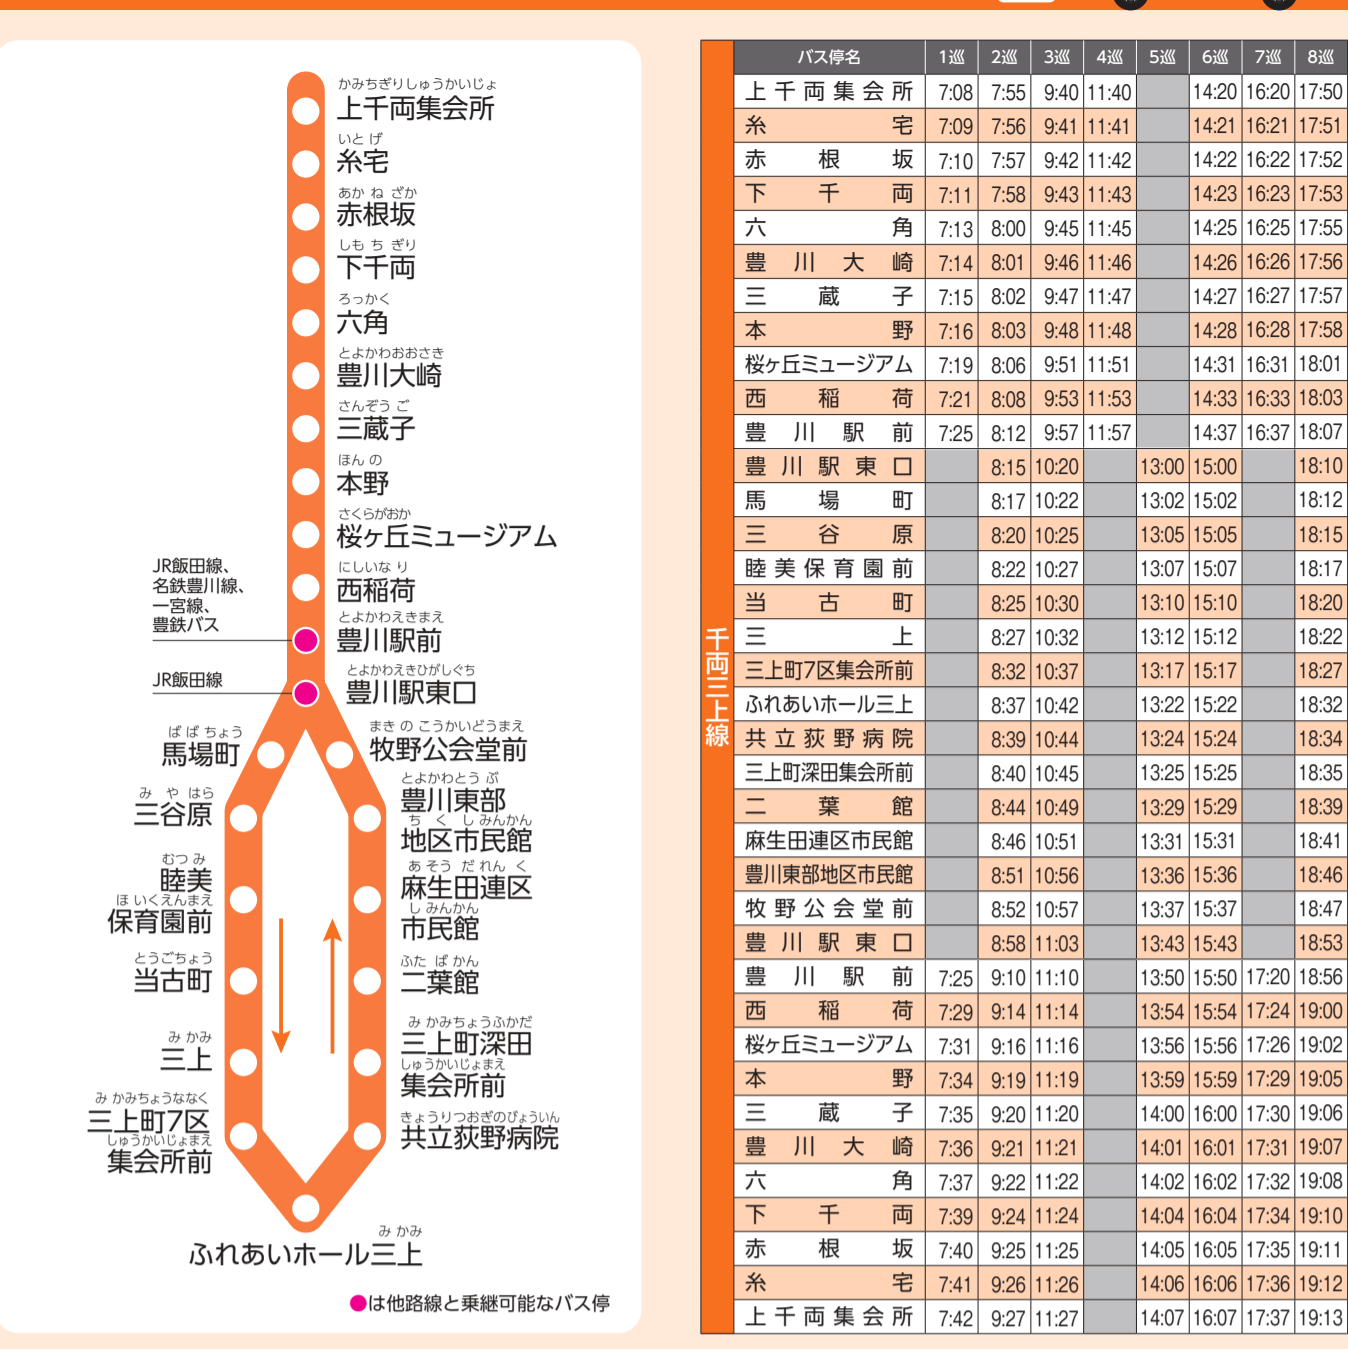

1. ゆうあいの里八幡線

Table with 11 columns: Bus name, 1st stop, 2nd stop, 3rd stop, 4th stop, 5th stop, 6th stop, 7th stop, 8th stop, 9th stop, 10th stop, 11th stop. Lists routes for various bus lines.

Table with 11 columns: Bus name, 2nd stop, 2nd stop, 4th stop, 4th stop, 6th stop, 6th stop, 8th stop, 8th stop, 10th stop, 10th stop, 11th stop. Lists routes for various bus lines.

7. 音羽地区地域路線「つつじバス」

Table with 11 columns: Bus name, 1st stop, 2nd stop, 3rd stop, 4th stop, 5th stop, 6th stop, 7th stop, 8th stop, 9th stop, 10th stop, 11th stop. Lists routes for various bus lines.

2. 千両三上線

Table with 11 columns: Bus name, 1st stop, 2nd stop, 3rd stop, 4th stop, 5th stop, 6th stop, 7th stop, 8th stop, 9th stop, 10th stop, 11th stop. Lists routes for various bus lines.

5. 音羽線

8. 御津地区地域路線「ハートフル号」

4. 一宮線

Table with 11 columns: Bus name, 1st stop, 2nd stop, 3rd stop, 4th stop, 5th stop, 6th stop, 7th stop, 8th stop, 9th stop, 10th stop, 11th stop. Lists routes for various bus lines.

10. 御油地区地域路線「ごゆりんバス」