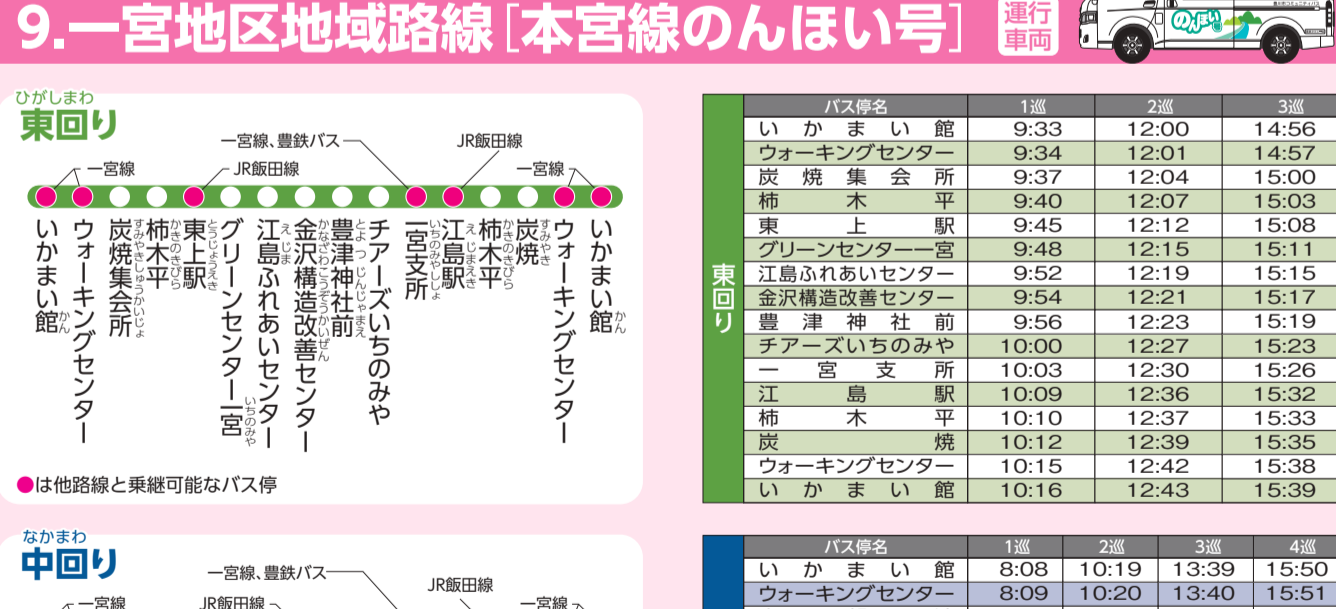

Table with 11 columns: Bus name, 1st stop, 2nd stop, 3rd stop, 4th stop, 5th stop, 6th stop, 7th stop, 8th stop, 9th stop, 10th stop, 11th stop. Lists routes for various bus lines.

3. 小坂井線

Table with 11 columns: Bus name, 1st stop, 2nd stop, 3rd stop, 4th stop, 5th stop, 6th stop, 7th stop, 8th stop, 9th stop, 10th stop, 11th stop. Lists routes for various bus lines.

6. 御津線

9. 一宮地区地域路線「本宮線ののほひ号」

Table with 11 columns: Bus name, 1st stop, 2nd stop, 3rd stop, 4th stop, 5th stop, 6th stop, 7th stop, 8th stop, 9th stop, 10th stop, 11th stop. Lists routes for various bus lines.

4. 一宮線

Table with 11 columns: Bus name, 1st stop, 2nd stop, 3rd stop, 4th stop, 5th stop, 6th stop, 7th stop, 8th stop, 9th stop, 10th stop, 11th stop. Lists routes for various bus lines.

10. 御油地区地域路線「ごゆりんバス」