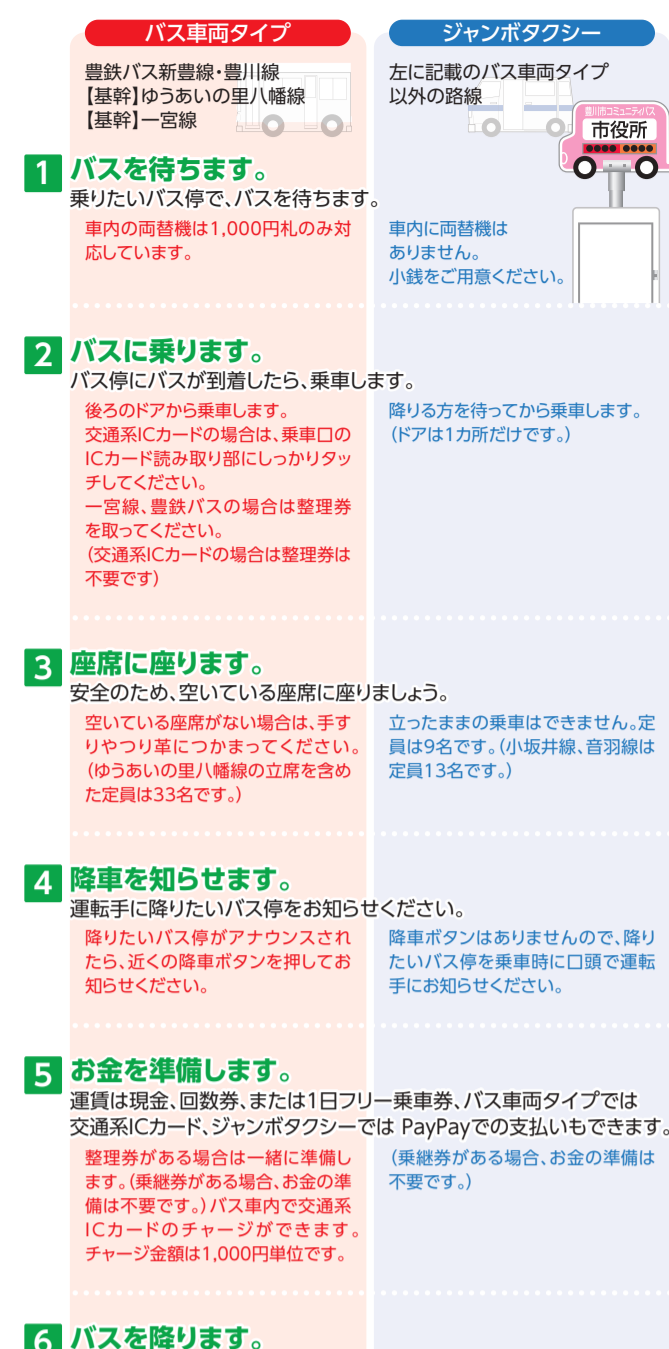

4. 一宮線

Table with 11 columns: Bus name, 1st stop, 2nd stop, 3rd stop, 4th stop, 5th stop, 6th stop, 7th stop, 8th stop, 9th stop, 10th stop, 11th stop. Lists routes for various bus lines.

10. 御油地区地域路線「ごゆりんバス」

Table with 11 columns: Bus name, 1st stop, 2nd stop, 3rd stop, 4th stop, 5th stop, 6th stop, 7th stop, 8th stop, 9th stop, 10th stop, 11th stop. Lists routes for various bus lines.

バスの乗り方

乗継券を利用する場合
最初に買ったバス
乗継券を運転手から受け取ります。